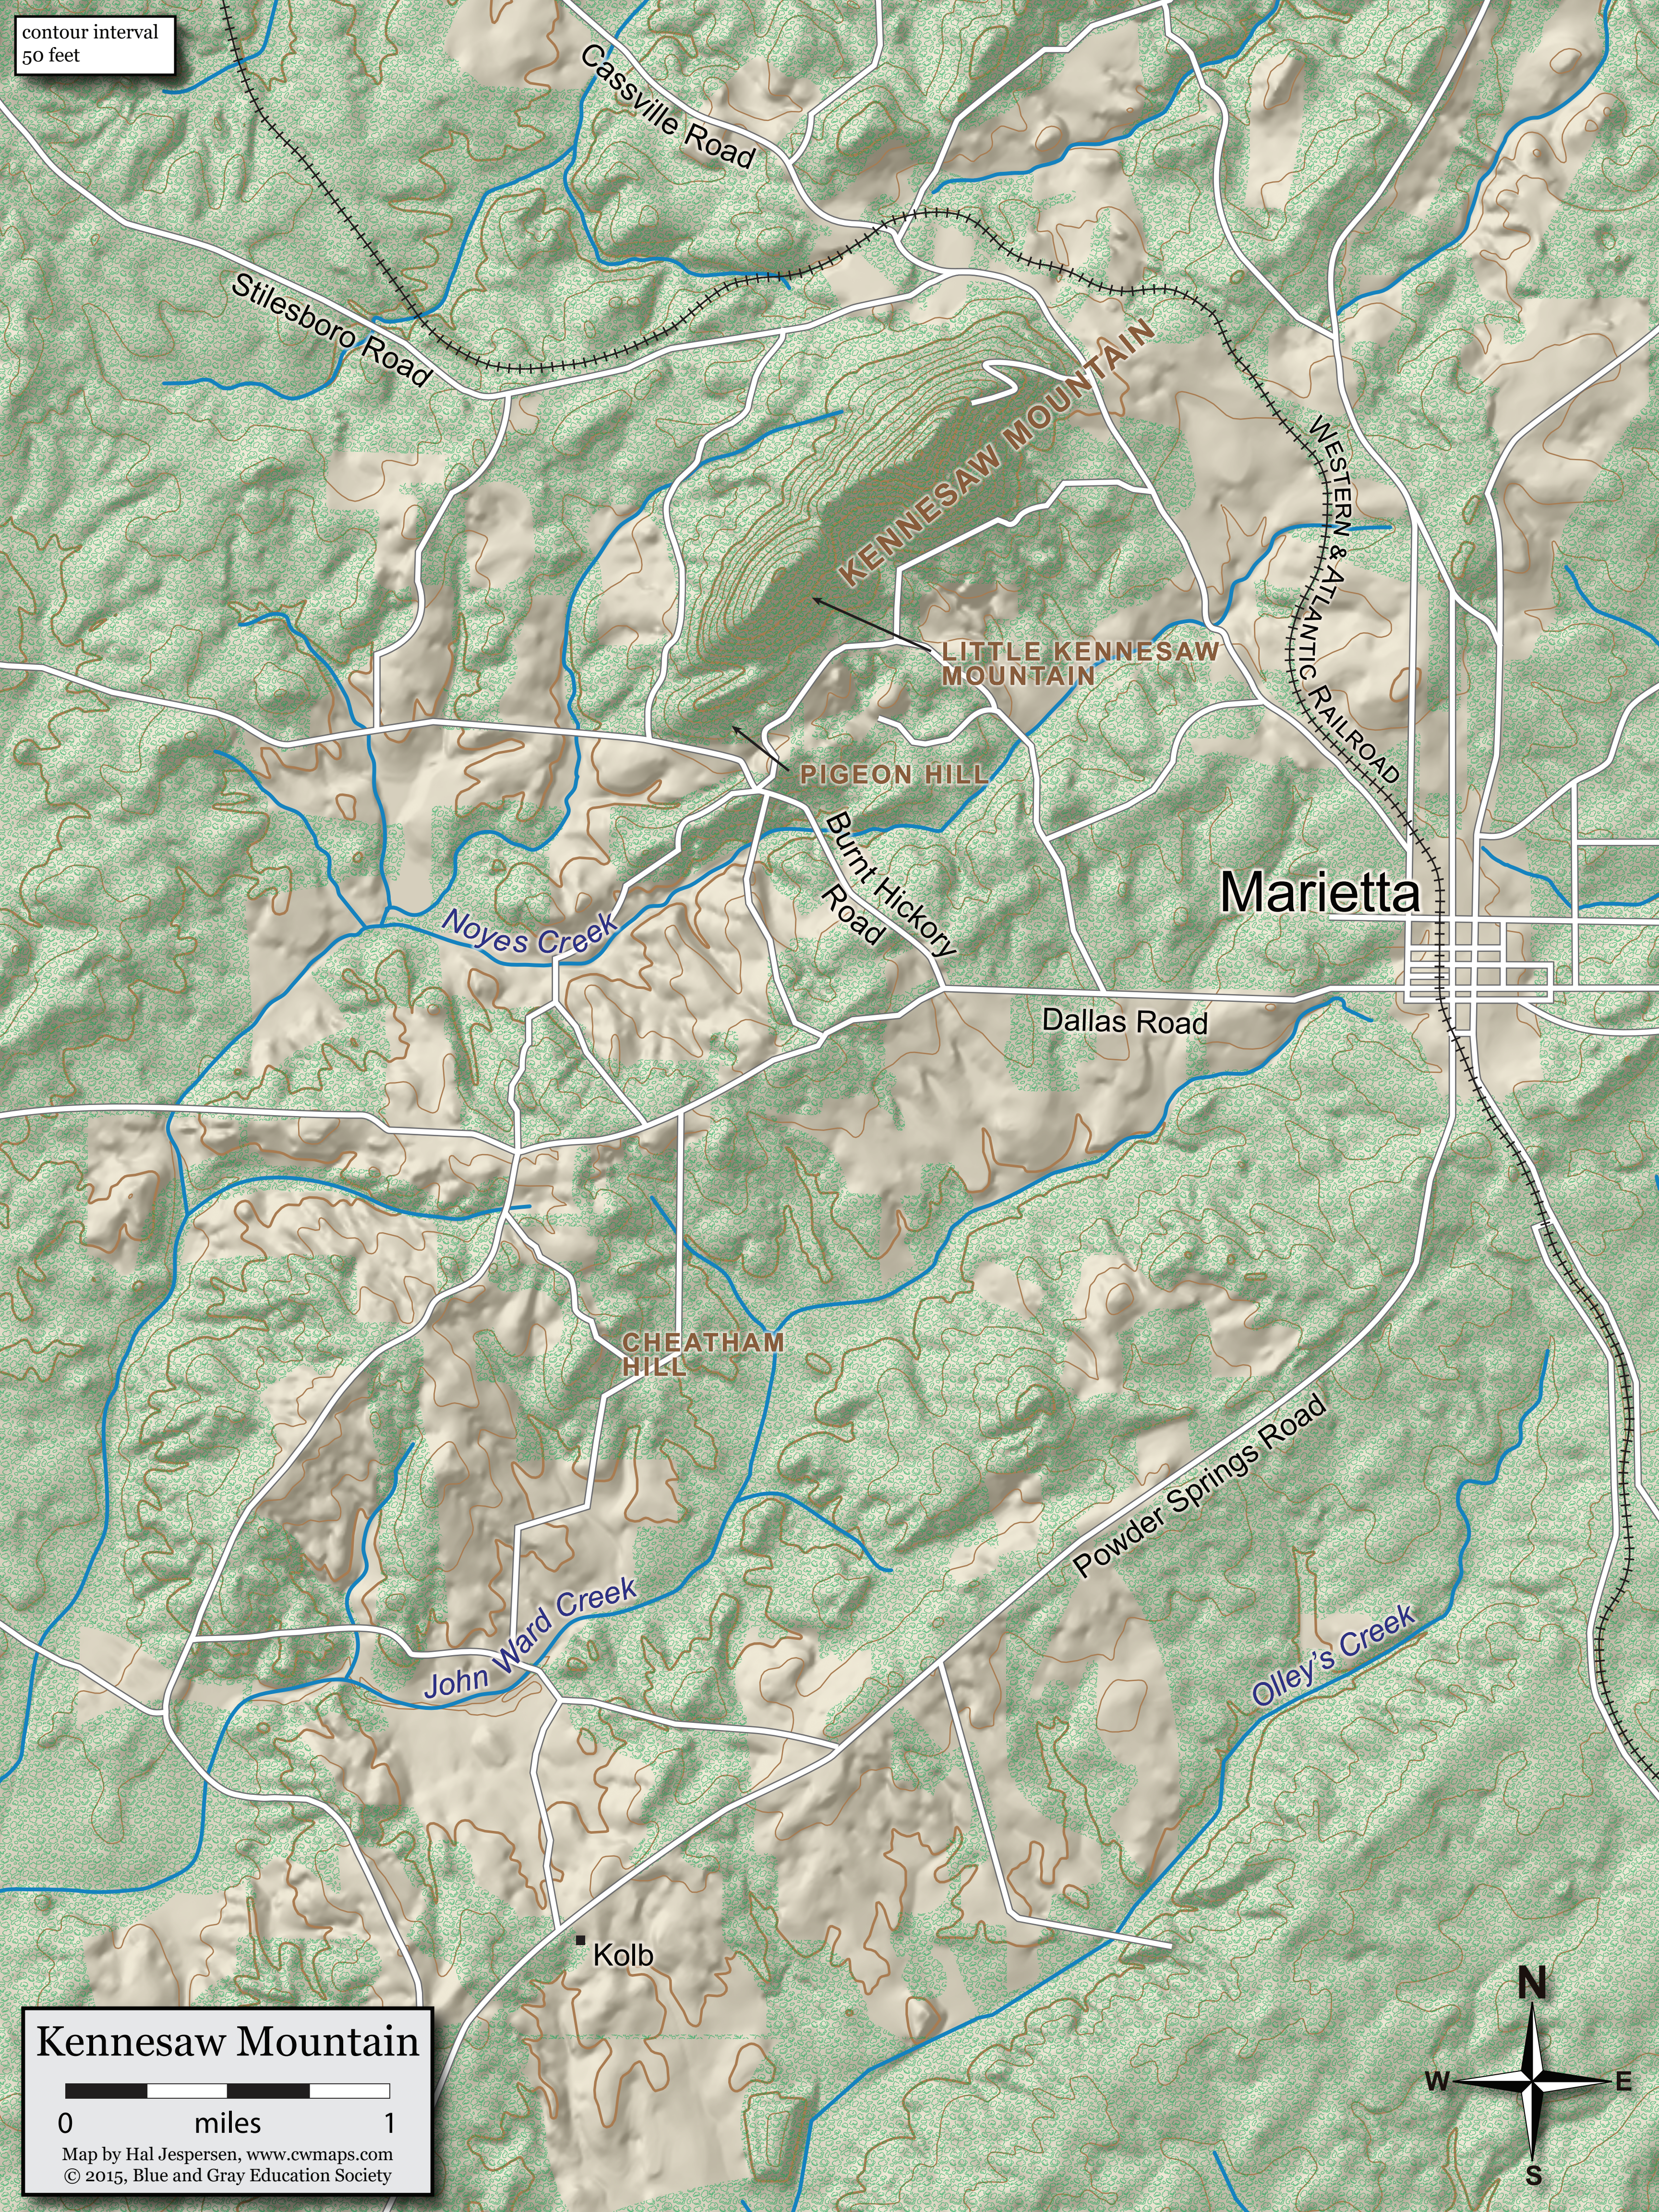

contour interval
50 feet

Stilesboro Road

Cassville Road

KENNESAW MOUNTAIN

LITTLE KENNESAW MOUNTAIN

PIGEON HILL

WESTERN & ATLANTIC RAILROAD

Marietta

Noyes Creek

Burnt Hickory Road

Dallas Road

CHEATHAM HILL

John Ward Creek

Powder Springs Road

Olley's Creek

Kolb

Kennesaw Mountain

0 miles 1
Map by Hal Jespersen, www.cwmaps.com
© 2015, Blue and Gray Education Society